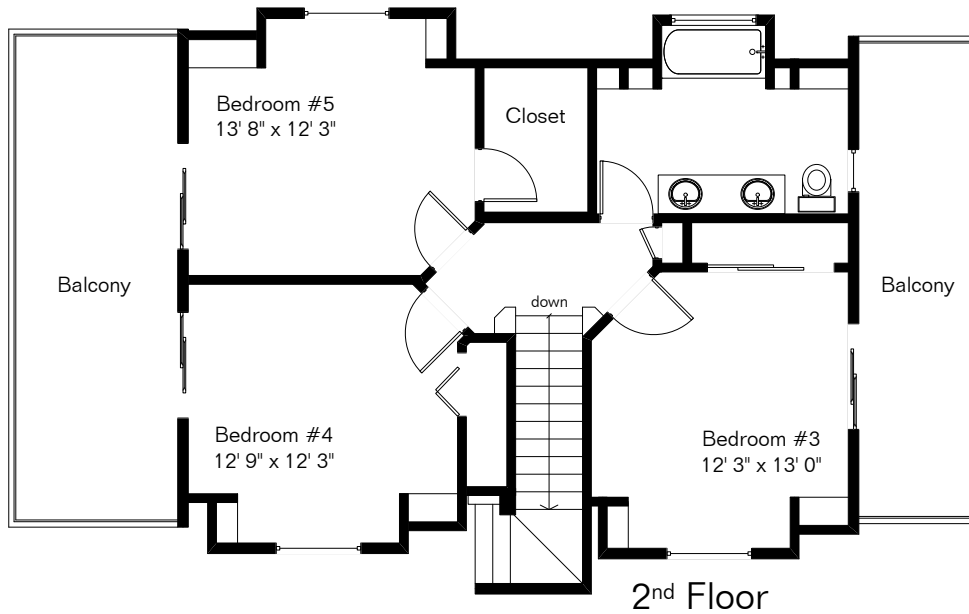

The square footages and room size information are deemed to be reliable but are not guaranteed and should be independently verified. This drawing is for marketing purposes only.

2550 E Water St Unit 6

Living Area 1,669 Sq Ft

Site Visit February 2020

Copyright 2020 Floor Plans First! LLC
All Rights Reserved.

www.FloorPlansFirst.com

Toll Free (877) 887-1500
Voice (520) 881-1500