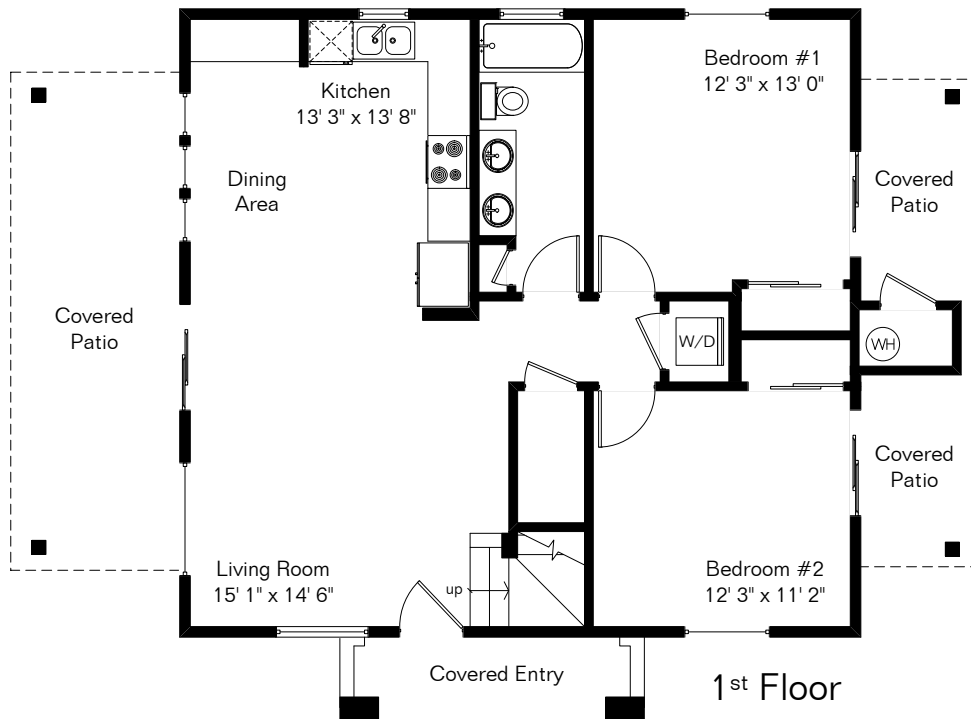

The square footages and room size information are deemed to be reliable but are not guaranteed and should be independently verified. This drawing is for marketing purposes only.

2550 E Water St Unit 6

Living Area 1,669 Sq Ft

Site Visit February 2020

Copyright 2020 Floor Plans First! LLC
All Rights Reserved.

www.FloorPlansFirst.com

Toll Free (877) 887-1500
Voice (520) 881-1500